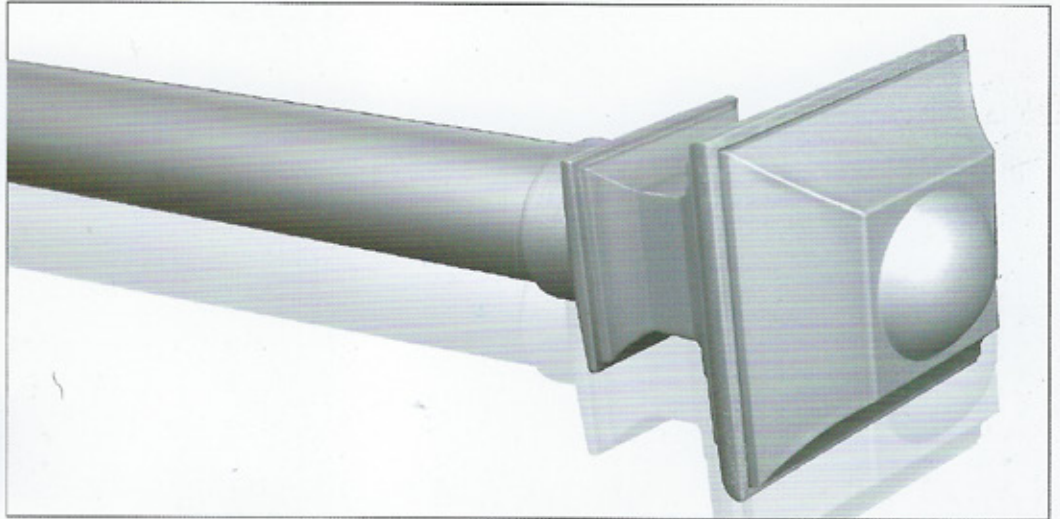

LEGACY - PRECIOUS METALS

APOLLO
HEIRLOOM
LUXOR

LEGACY COLLECTION

PRECIOUS METALS

PLATINUM

1 3/8" DIAMETER POLE

LUXOR
PLATINUM

W: (3 1/8") L: (3 5/8")

APOLLO
PLATINUM

W: (1 1/2") L: (3 5/8")

HEIRLOOM
PLATINUM

W: (3 1/8") L: (4 3/4")

LEGACY COLLECTION

WOOD FINIALS

BLACK

2" DIAMETER POLE