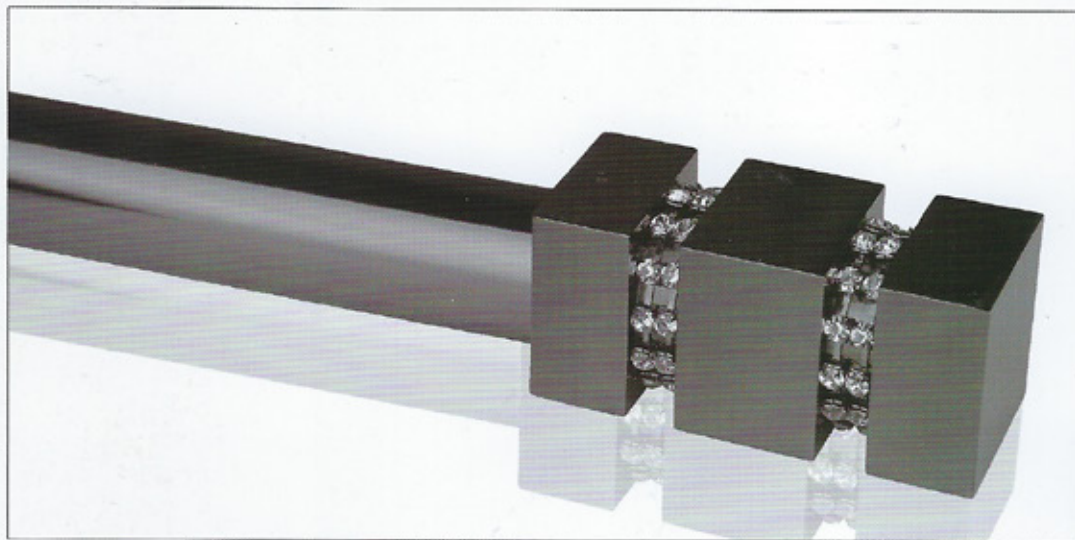

LEGACY COLLECTION

PRECIOUS METALS

BLACK NICKEL

1 3/8" DIAMETER POLE

LUXOR
BLACK NICKEL
W: (3 1/8") L: (3 5/8")

APOLLO
BLACK NICKEL
W: (1 1/2") L: (3 5/8")

HEIRLOOM
BLACK NICKEL
W: (3 1/8") L: (4 3/4")

LEGACY COLLECTION

LEGACY COLLECTION

PRECIOUS METALS

CHOCOLATE

1 3/8" DIAMETER POLE

LUXOR
CHOCOLATE

W: (3 1/8") L: (3 5/8")

APOLLO
CHOCOLATE

W: (1 1/2") L: (3 5/8")