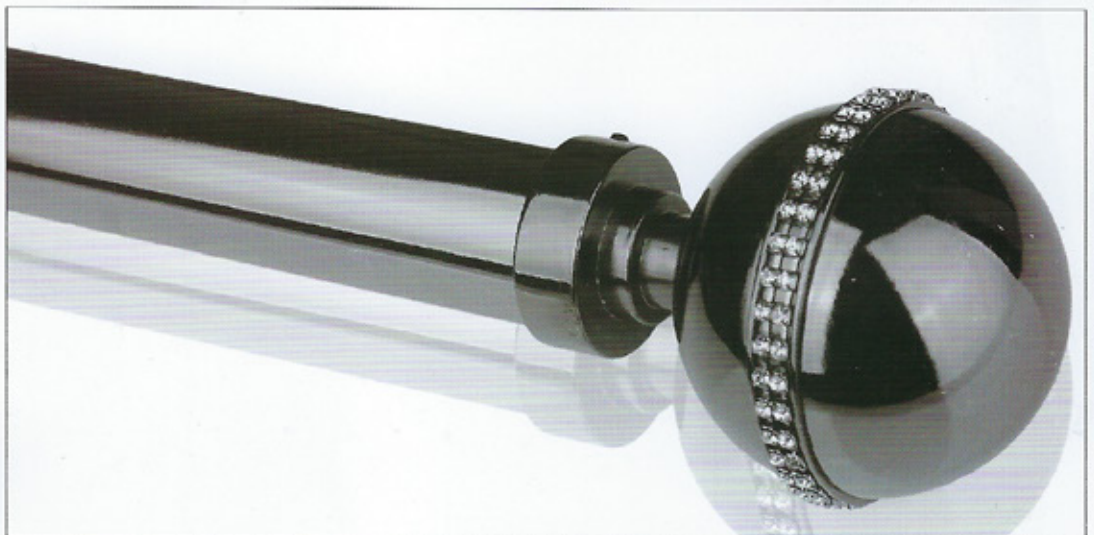

LEGACY COLLECTION

PRECIOUS METALS

BLACK NICKEL

1 3/8" DIAMETER POLE

LUXOR
BLACK NICKEL
W: (3 1/8") L: (3 5/8")

APOLLO
BLACK NICKEL
W: (1 1/2") L: (3 5/8")

HEIRLOOM
BLACK NICKEL
W: (3 1/8") L: (4 3/4")

LEGACY COLLECTION

PRECIOUS METALS

BRUSHED BLACK
NICKEL MATTE

1 3/8" DIAMETER POLE

LUXOR
BRUSHED BLACK NICKEL
MATTE W: (3 1/8") L: (3 5/8")

APOLLO
BRUSHED BLACK NICKEL
MATTE W: (1 1/2") L: (3 5/8")

HEIRLOOM
BRUSHED BLACK NICKEL
MATTE W: (3 1/8") L: (4 3/4")

LEGACY COLLECTION

PRECIOUS METALS

CHOCOLATE

1 3/8" DIAMETER POLE

LUXOR
CHOCOLATE

W: (3 1/8") L: (3 5/8")

APOLLO
CHOCOLATE

W: (1 1/2") L: (3 5/8")