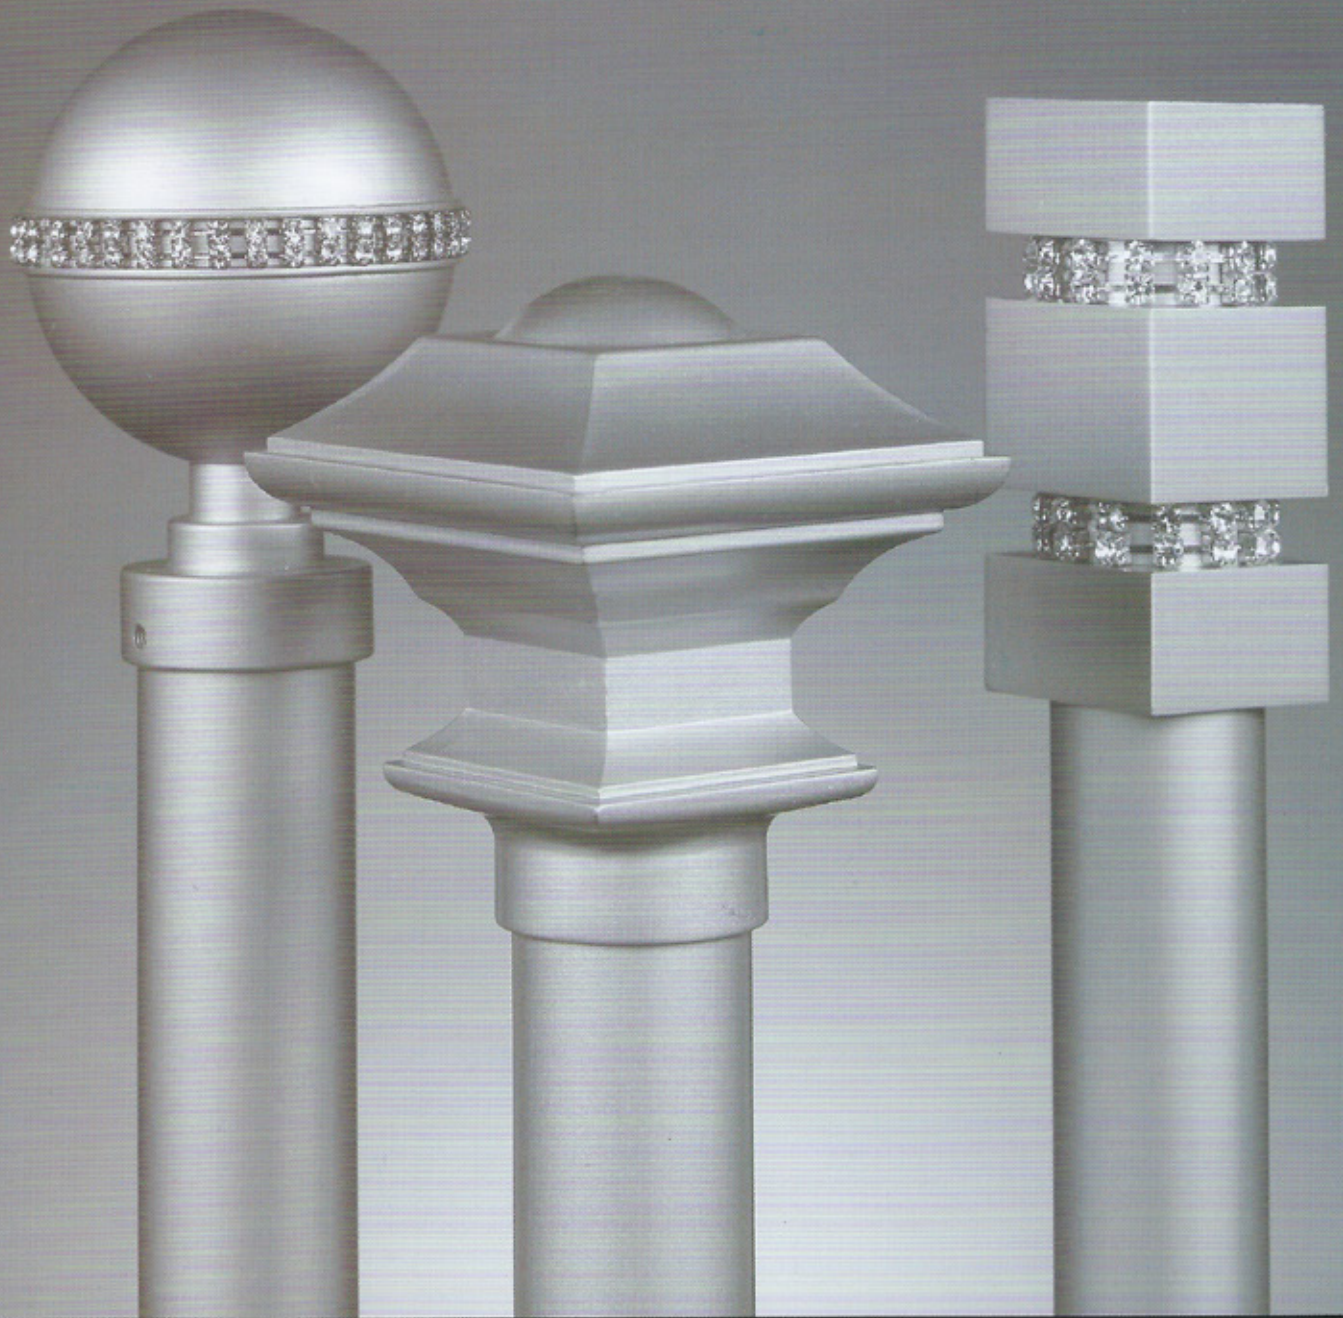

6' POLE
OLD GOLD

1.38" (3.5CM) X 72" (183CM)

6' POLE
CHOCOLATE

1.38" (3.5CM) X 72" (183CM)

8' POLE
PLATINUM

1.38" (3.5CM) X 96" (244CM)

8' POLE
BLACK NICKEL

1.38" (3.5CM) X 96" (244CM)

8' POLE
BRUSHED BLACK
NICKEL MATTE

1.38" (3.5CM) X 96" (244CM)

8' POLE
ANTIQUÉ BRASS
MATTE

1.38" (3.5CM) X 96" (244CM)

8' POLE
OLD GOLD

1.38" (3.5CM) X 96" (244CM)

8' POLE
CHOCOLATE

1.38" (3.5CM) X 96" (244CM)

LEGACY - PRECIOUS METALS

APOLLO
HEIRLOOM
LUXOR

LEGACY COLLECTION

PRECIOUS METALS

PLATINUM

1 3/8" DIAMETER POLE

LUXOR
PLATINUM

W: (3 1/8") L: (3 5/8")

PLAIN POLE

2" DIAMETER POLE
6' AND 8'

6' WOOD POLE
WALNUT

2" (5.1CM) X 72" (183CM)

8' WOOD POLE
WALNUT

2" (5.1CM) X 96" (244CM)

6' WOOD POLE
ESPRESSO

2" (5.1CM) X 72" (183CM)