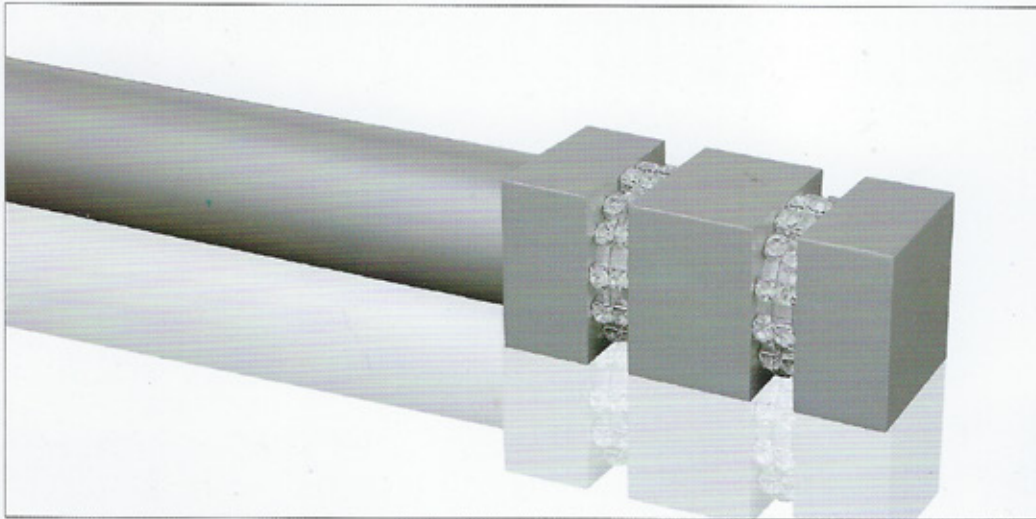

LEGACY - PRECIOUS METALS

APOLLO
HEIRLOOM
LUXOR

LEGACY COLLECTION

PRECIOUS METALS

PLATINUM

1 3/8" DIAMETER POLE

LUXOR
PLATINUM

W: (3 1/8") L: (3 5/8")