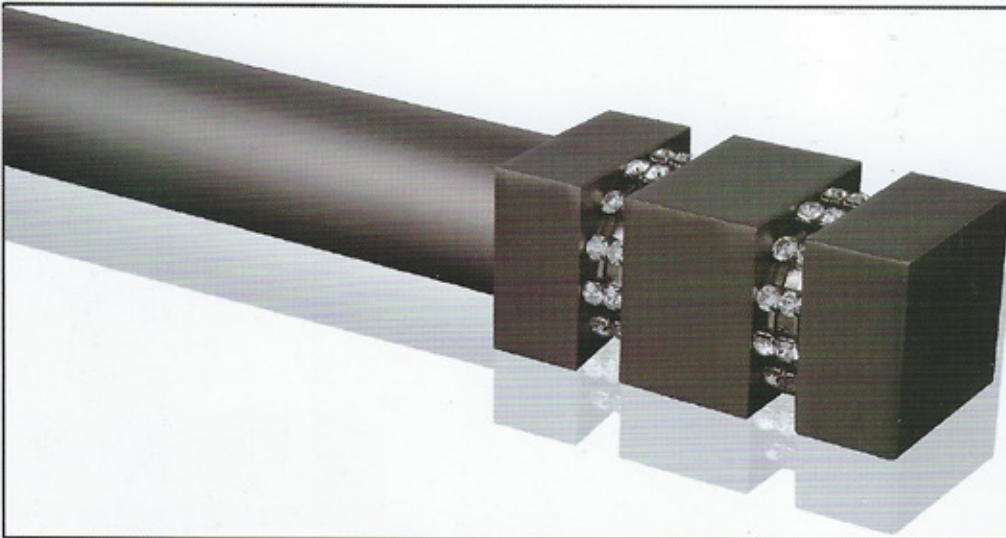

APOLLO
BRUSHED BLACK NICKEL
MATTE W: (1 1/2") L: (3 5/8")